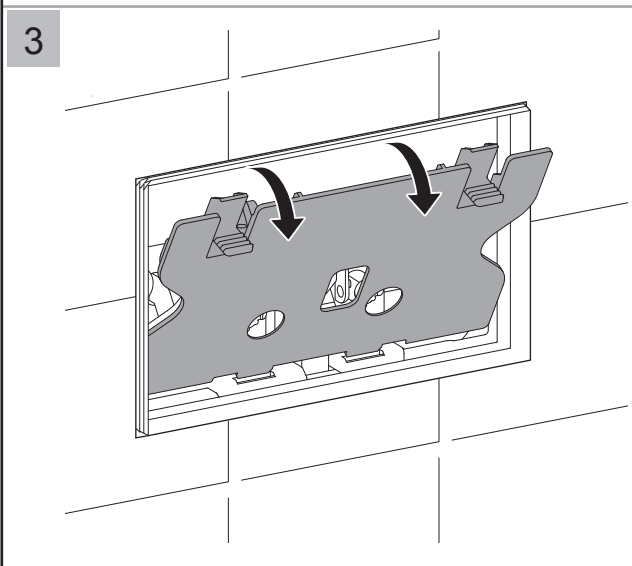

MODEL

CODE

CIRCO STEEL

XL5080

560058 10-1.0

# Installation - Indiana Cistern

**gallaria**

MODEL

CODE

CIRCO STEEL

XL5080