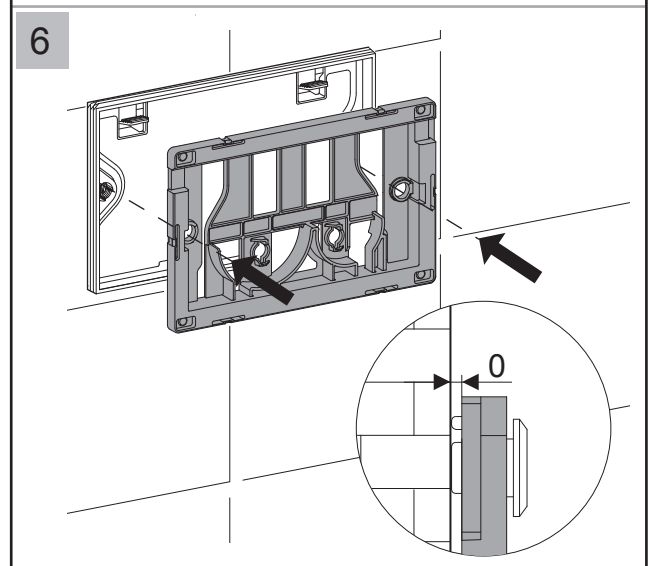

MODEL

CODE

CIRCO STEEL

XL5080

560058 10-1.0

# Installation - Indiana Cistern

**gallaria**

MODEL

CODE

CIRCO STEEL

XL5080