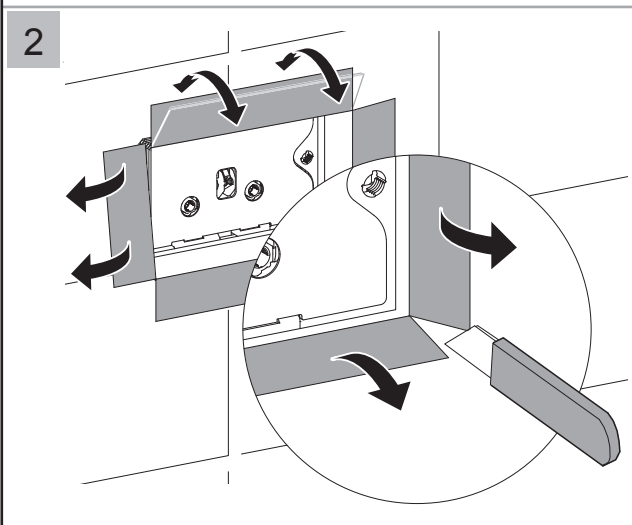

MODEL

CODE

CIRCO STEEL

XL5080

560058 10-1.0