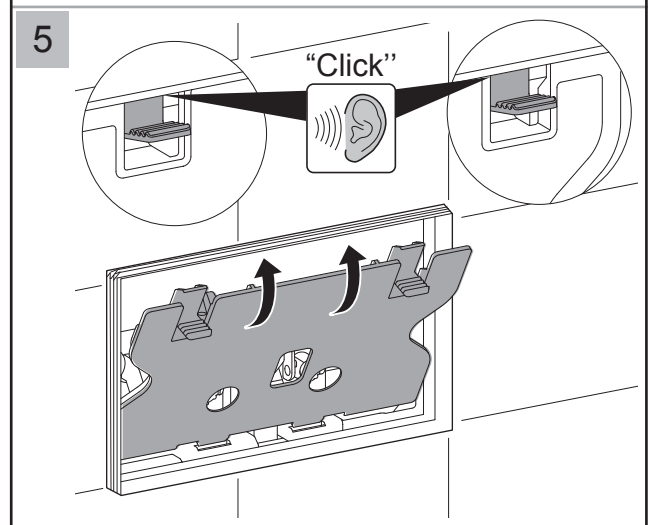

MODEL

CODE

CIRCO STEEL

XL5080

560058 10-1.0