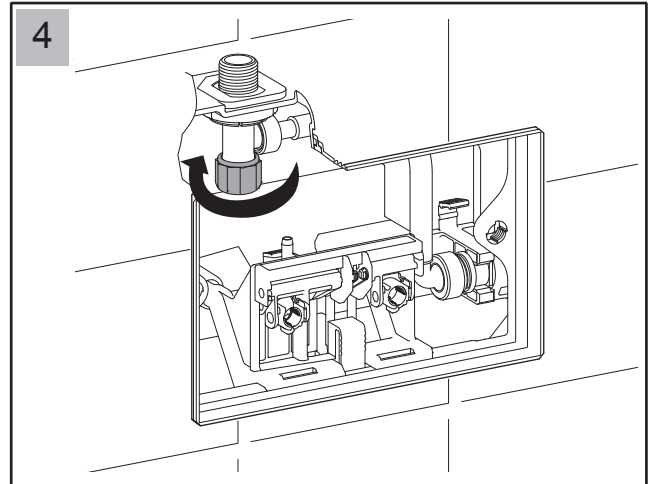

MODEL

CODE

CIRCO STEEL

XL5080

560058 10-1.0

# Installation - Indiana Cistern

**gallaria**

MODEL

CODE

CIRCO STEEL

XL5080