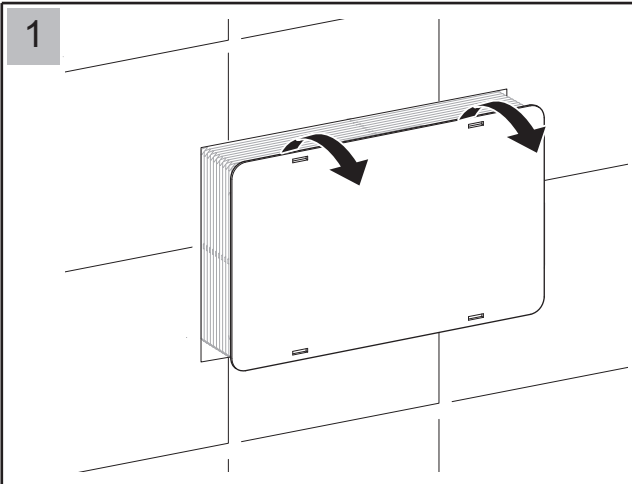

MODEL

CODE

CIRCO STEEL

XL5080

560058 10-1.0

# Installation - Indiana Cistern

**gallaria**

MODEL

CODE

CIRCO STEEL

XL5080