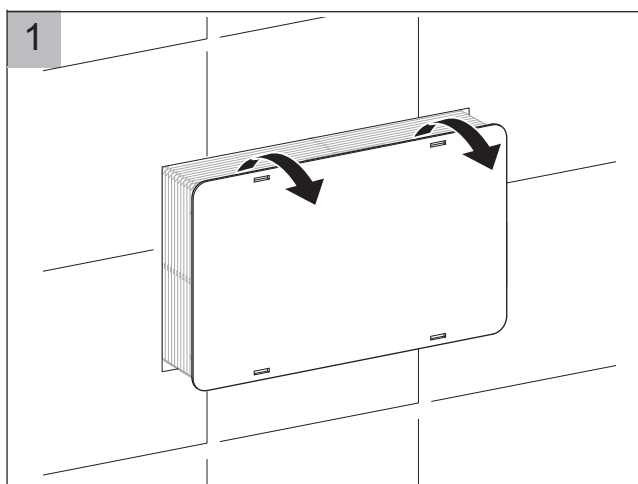

Installation

gallaria

MODEL

CODE

VALA

XL5210/3001

FOR XL3001 INDIANA PNEUMATIC CONCEALED CISTERN

568153 16-1.0

Installation

gallaria

MODEL

CODE

VALA

XL5210/3001

FOR XL3001 INDIANA PNEUMATIC CONCEALED CISTERN