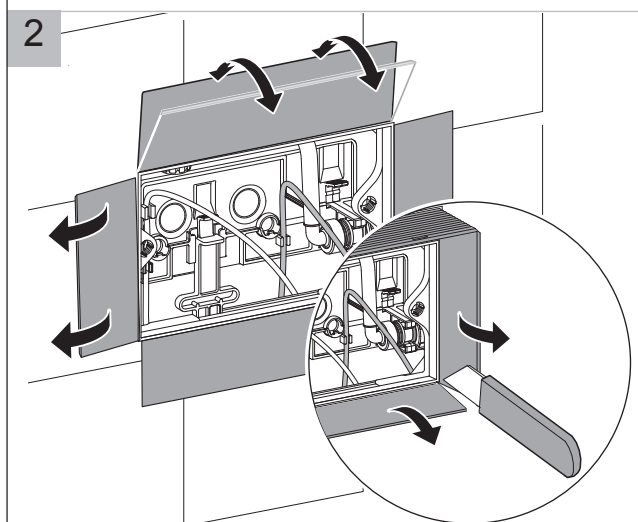

Installation

gallaria

MODEL

CODE

VALA

XL5210/3001

FOR XL3001 INDIANA PNEUMATIC CONCEALED CISTERN

568153 16-1.0

Installation

gallaria

MODEL

CODE

VALA

XL5210/3001

FOR XL3001 INDIANA PNEUMATIC CONCEALED CISTERN