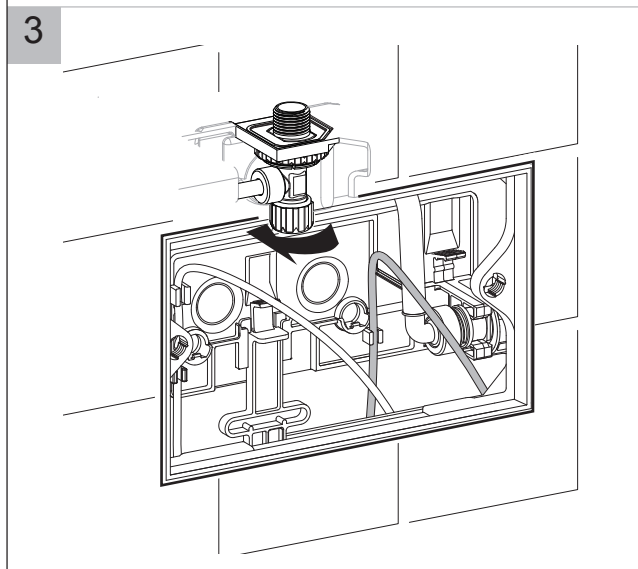

Installation

gallaria

MODEL

CODE

VALA

XL5210/3001

FOR XL3001 INDIANA PNEUMATIC CONCEALED CISTERN

568153 16-1.0

Installation

gallaria

MODEL

CODE

VALA

XL5210/3001

FOR XL3001 INDIANA PNEUMATIC CONCEALED CISTERN