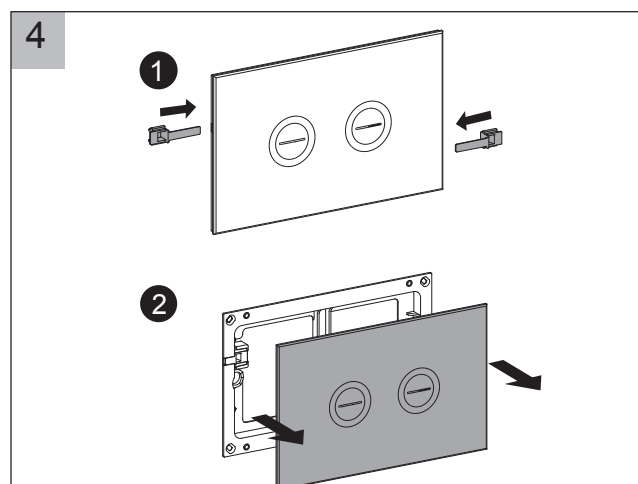

Installation

gallaria

MODEL

CODE

VALA

XL5210/3001

FOR XL3001 INDIANA PNEUMATIC CONCEALED CISTERN

568153 16-1.0

Installation

gallaria

MODEL

CODE

VALA

XL5210/3001

FOR XL3001 INDIANA PNEUMATIC CONCEALED CISTERN