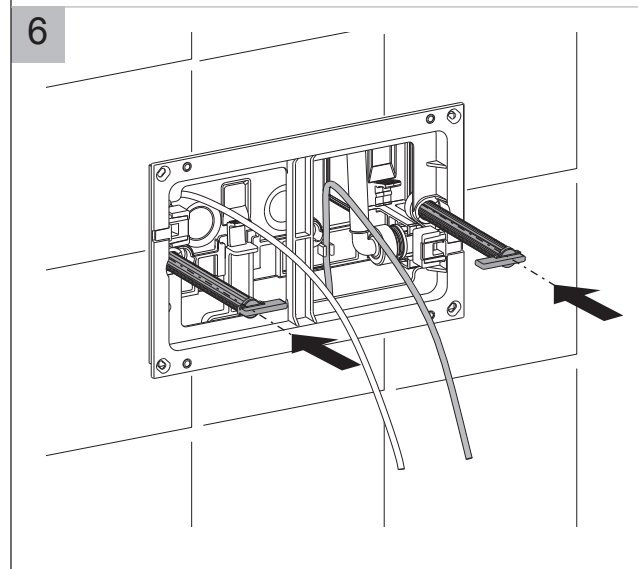

Installation

gallaria

MODEL

CODE

VALA

XL5210/3001

FOR XL3001 INDIANA PNEUMATIC CONCEALED CISTERN

568153 16-1.0

Installation

gallaria

MODEL

CODE

VALA

XL5210/3001

FOR XL3001 INDIANA PNEUMATIC CONCEALED CISTERN