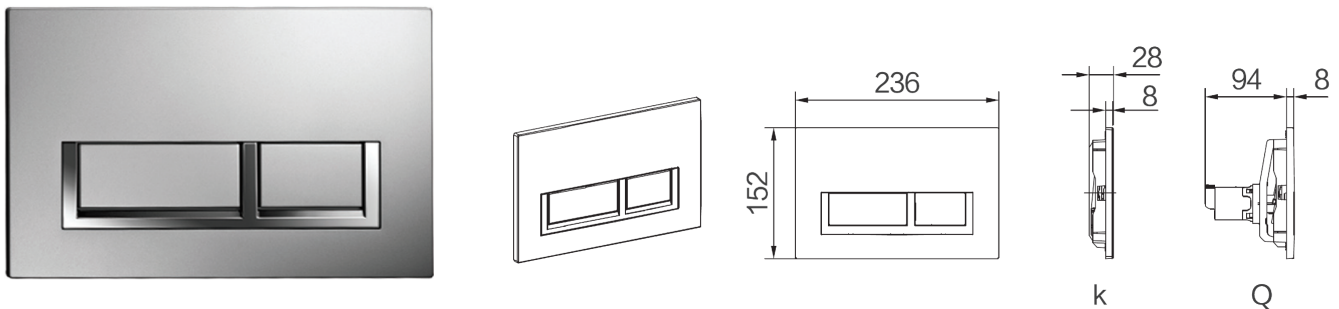

## Push plate XL5131 QUBO for concealed cistern Mechanical drive

### Applications

- Dual flush plate
- Can fit with all concealed cistern in this catalog

### Scope of delivery

- Mounting frame
- 2PCS fixing rods
- 2PCS actuator rods
- Function component