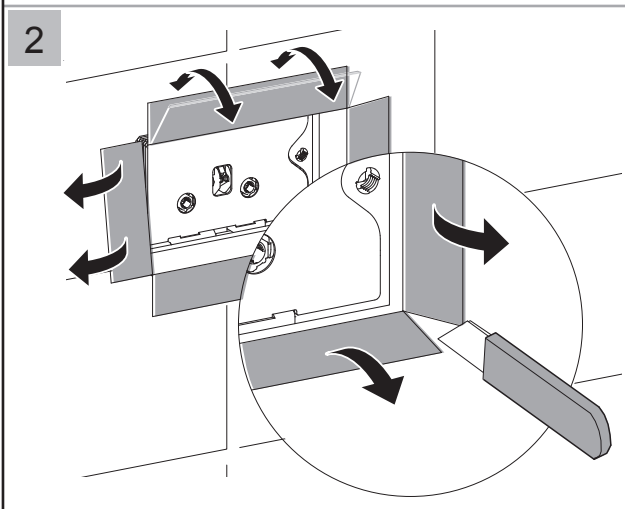

Installation- Indianan Cistern

gallaria

MODEL

CODE

ENZO

XL5034

560326 13-1.0

Installation - Indianan Cistern