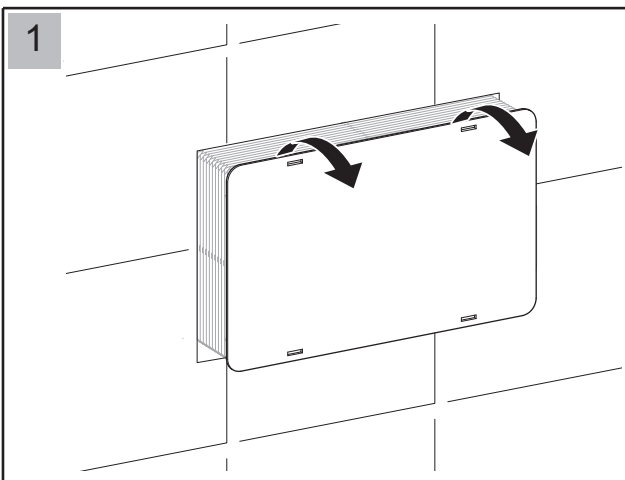

Installation- Indianan Cistern

gallaria

MODEL

CODE

ENZO

XL5034

560326 13-1.0

Installation - Indianan Cistern