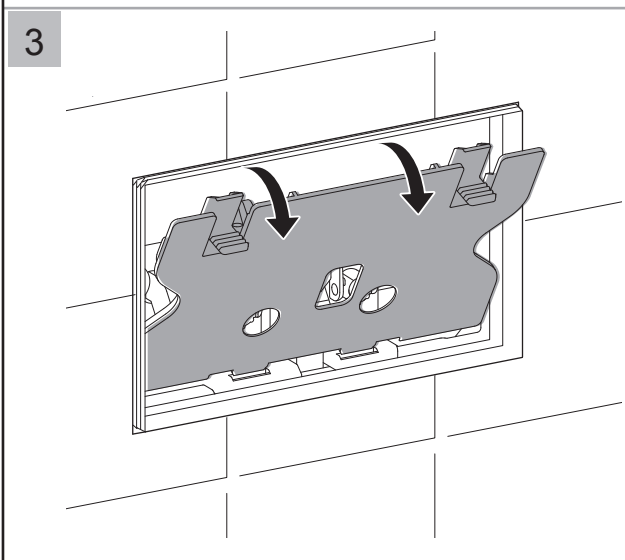

Installation- Indianan Cistern

gallaria

MODEL

CODE

ENZO

XL5034

560326 13-1.0

Installation - Indianan Cistern