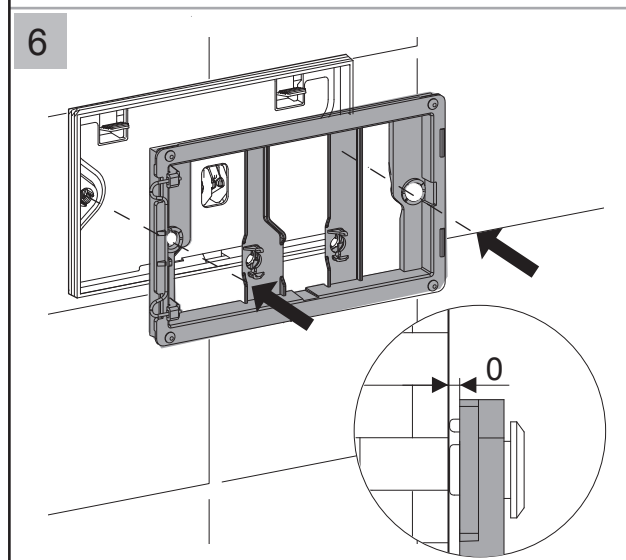

Installation- Indianan Cistern

gallaria

MODEL

CODE

ENZO

XL5034

560326 13-1.0

Installation - Indianan Cistern