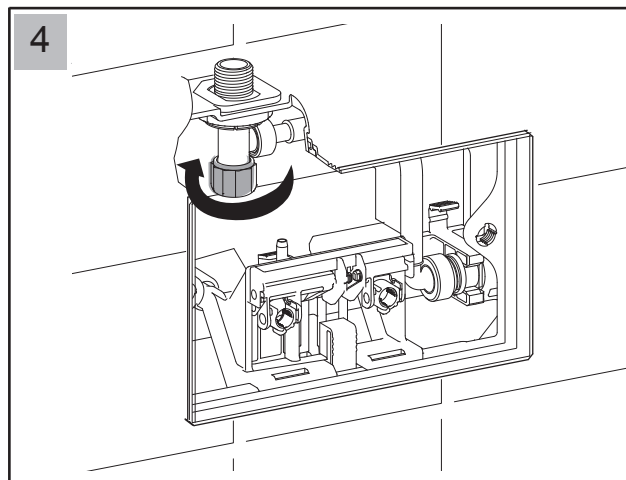

Installation- Indianan Cistern

gallaria

MODEL

CODE

ENZO

XL5034

560326 13-1.0

Installation - Indianan Cistern