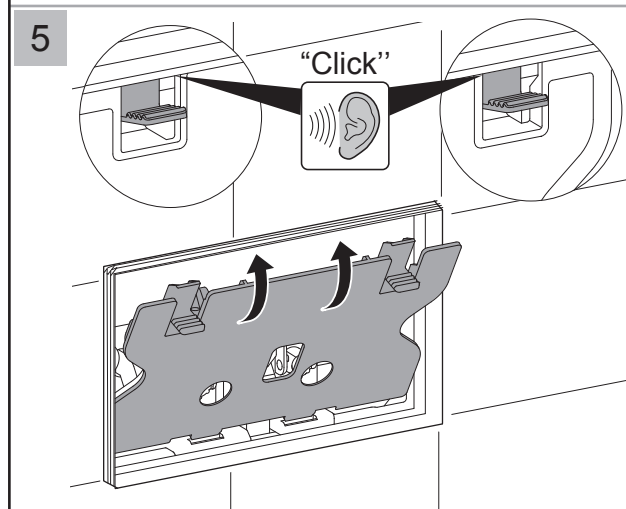

Installation- Indianan Cistern

gallaria

MODEL

CODE

ENZO

XL5034

560326 13-1.0

Installation - Indianan Cistern