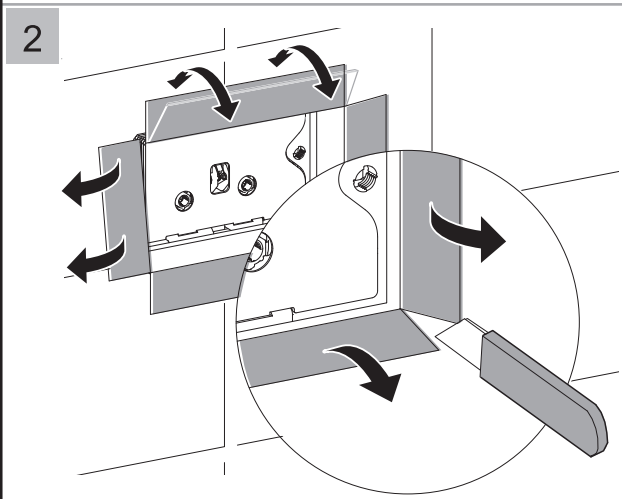

Installation - Indianan Cistern

gallaria

MODEL

CODE

SPARCO

XL5031

560435-* 16-1.0

Installation - Indianan Cistern