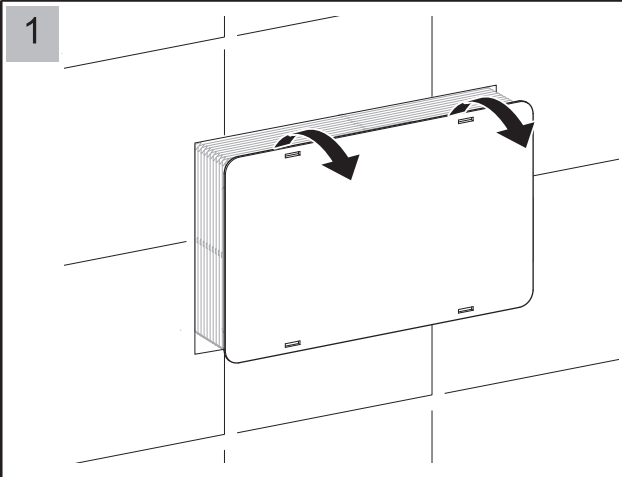

Installation - Indianan Cistern

gallaria

MODEL

CODE

SPARCO

XL5031

560435-* 16-1.0

Installation - Indianan Cistern

MODEL

CODE

SPARCO

XL5031