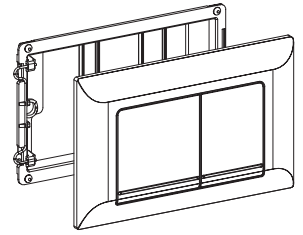

Installation - Indianan Cistern

gallaria

MODEL

CODE

SPARCO

XL5031

560435-* 16-1.0

Installation - Indianan Cistern

MODEL

CODE

SPARCO

XL5031