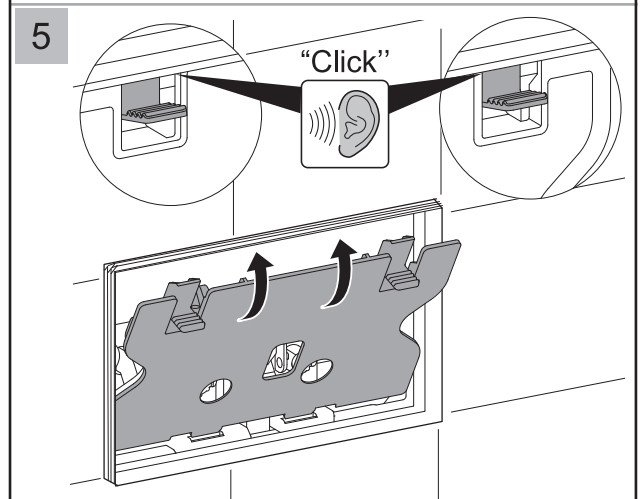

Installation - Indianan Cistern

gallaria

MODEL

CODE

SPARCO

XL5031

560435-* 16-1.0

Installation - Indianan Cistern