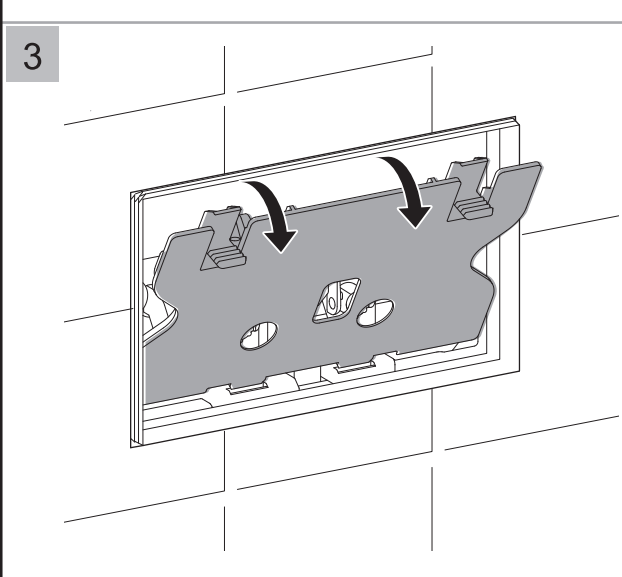

Installation - Indianan Cistern

gallaria

MODEL

CODE

SPARCO

XL5031

560435-* 16-1.0

Installation - Indianan Cistern

MODEL

CODE

SPARCO

XL5031