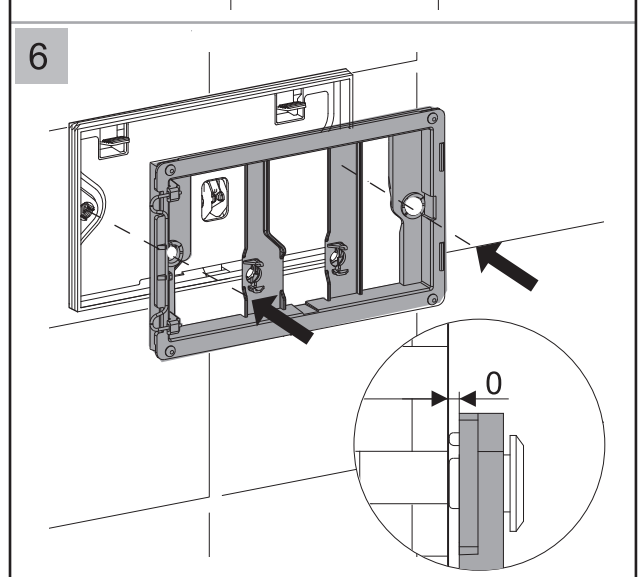

Installation - Indianan Cistern

gallaria

MODEL

CODE

SPARCO

XL5031

560435-* 16-1.0

Installation - Indianan Cistern

MODEL

CODE

SPARCO

XL5031