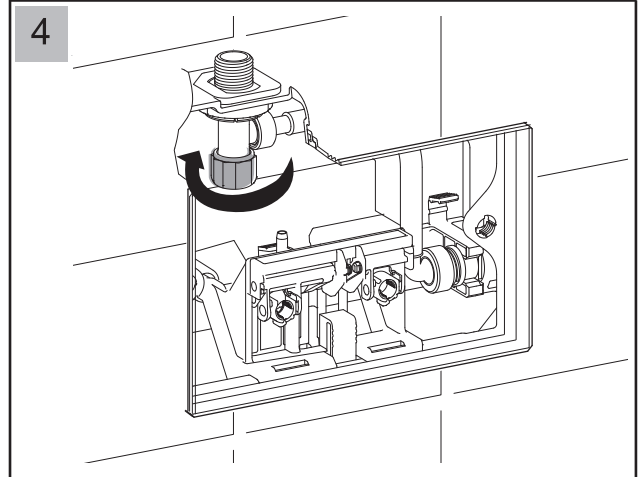

Installation - Indianan Cistern

gallaria

MODEL

CODE

SPARCO

XL5031

560435-* 16-1.0

Installation - Indianan Cistern