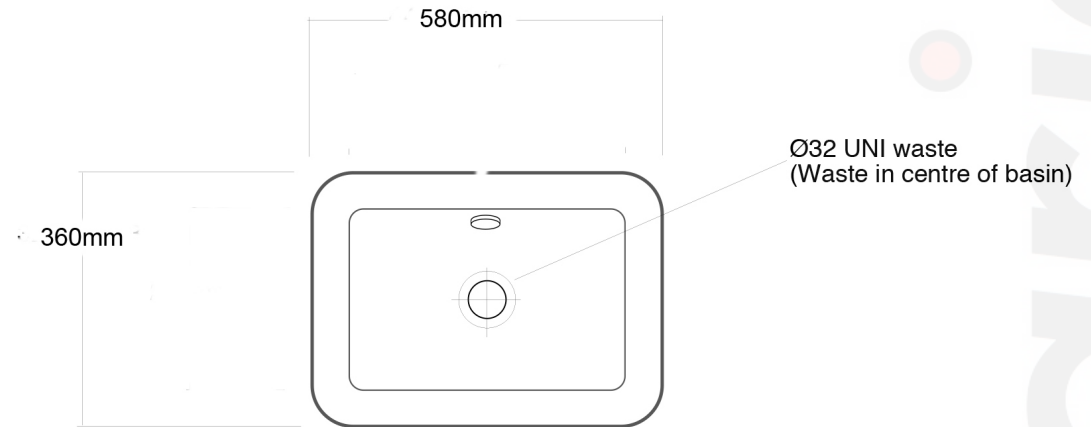

COMO

Bench-top basin.

XL4962TBasin

Dimensions: 580x360x125mm

Colour: White

Taps: No tap holes

Waste: Ø32 UNI waste

Overflow: Overflow fitted

Notes:
Scale 1:10
All dimensions in millimetres.
All sizes are nominal.

Gallaria Bathware

gallaria

All sizes nominal.

As with all vitreous china products variations occur. Each individual piece should be checked for size