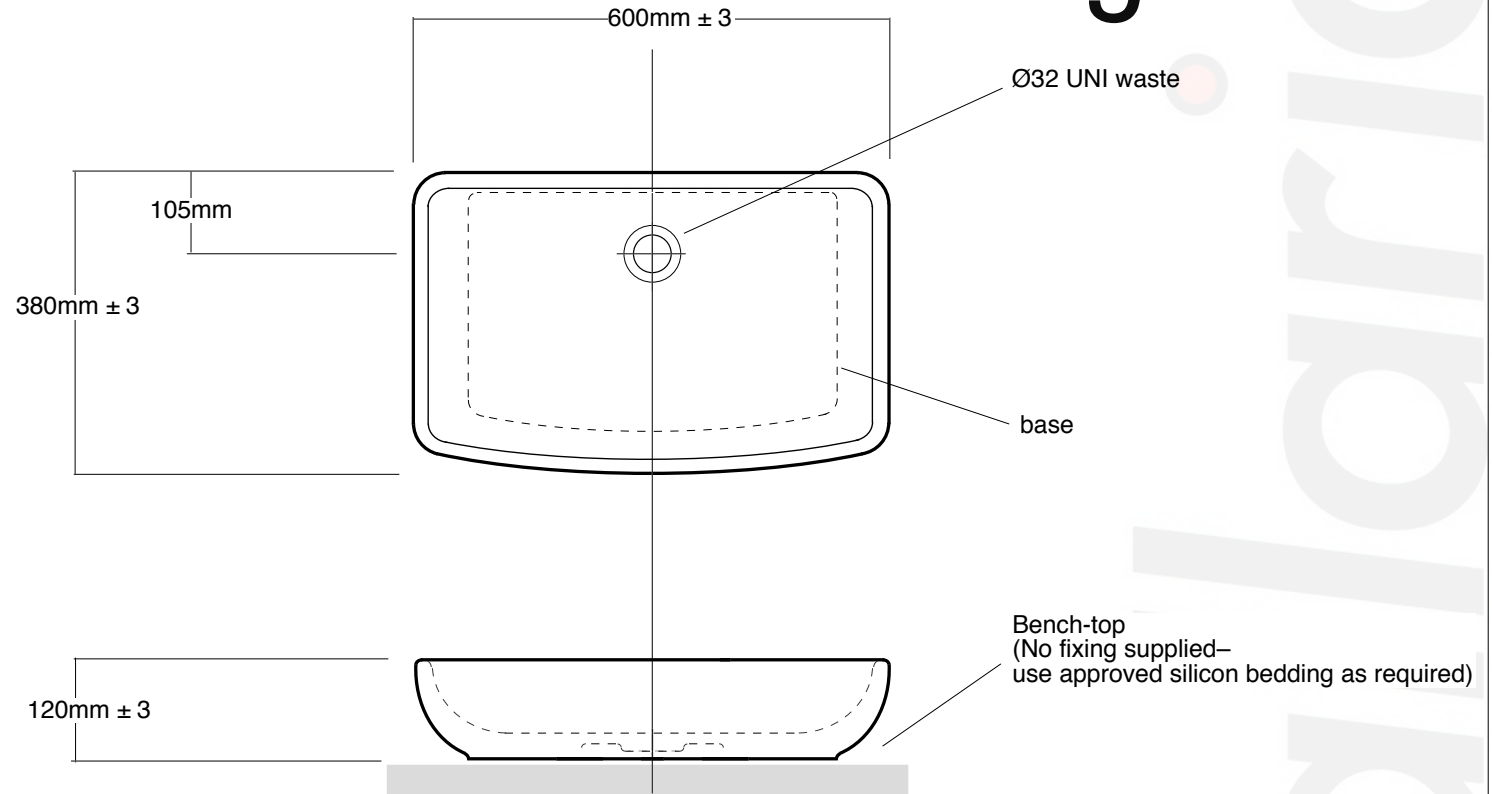

**Barcoo**  
On-counter-top  
basin.

Rectangular basin

**XL4959BT Basin**

**Dimensions:** 600mm x 380mm

**Colour:** White

**Taps:** No tap holes

**Waste:** Ø32 UNI waste

**Overflow:** No overflow

Notes:  
Scale 1:10  
All dimensions in millimetres.  
All sizes are nominal.

Gallaria Bathware

All sizes nominal.  
As with all vitreous china products variations occur. Each individual piece should should be checked for size