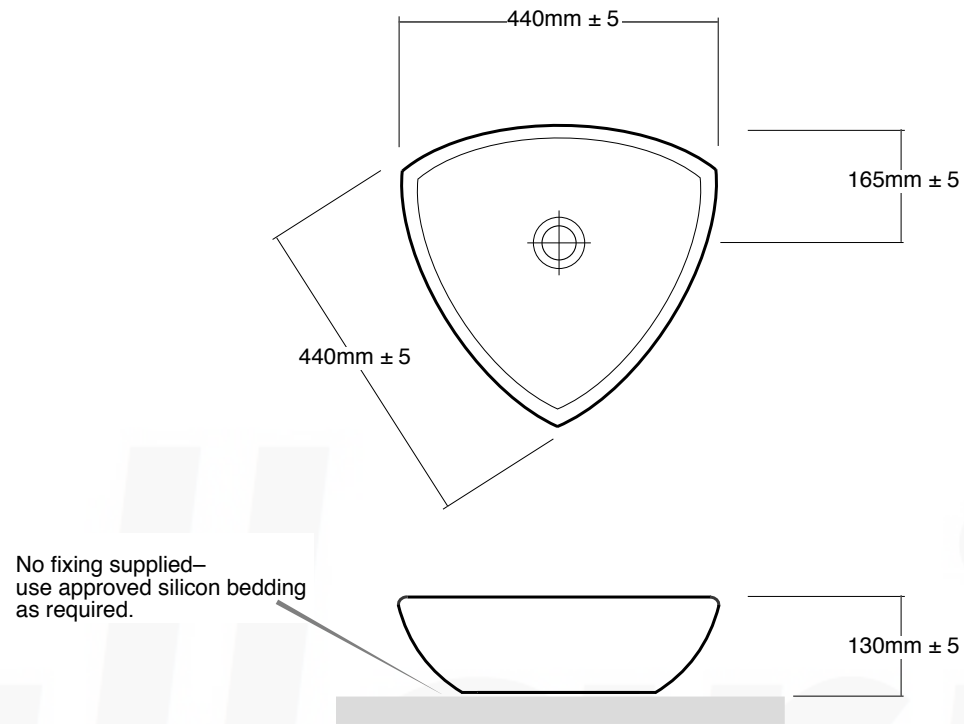

Trangie Bench-top basin.

XL451T Basin

Dimensions: 440mm x 440mm
130mm above the counter

Colour: White

Taps: NTH no tap holes
Use wall or bench-mounted tapware.

Waste: Ø32 UNI waste

Overflow: No overflow

Notes:
Scale 1:10
All dimensions in millimetres.
All sizes are nominal.

Vista Sanitaryware
Australia Pty. Limited.

Drawing Issue 2-15-3-2010

© Copyright Stowpace P/L 2009

All sizes nominal.

As with all vitreous china products variations occur. Each individual piece should be checked for size