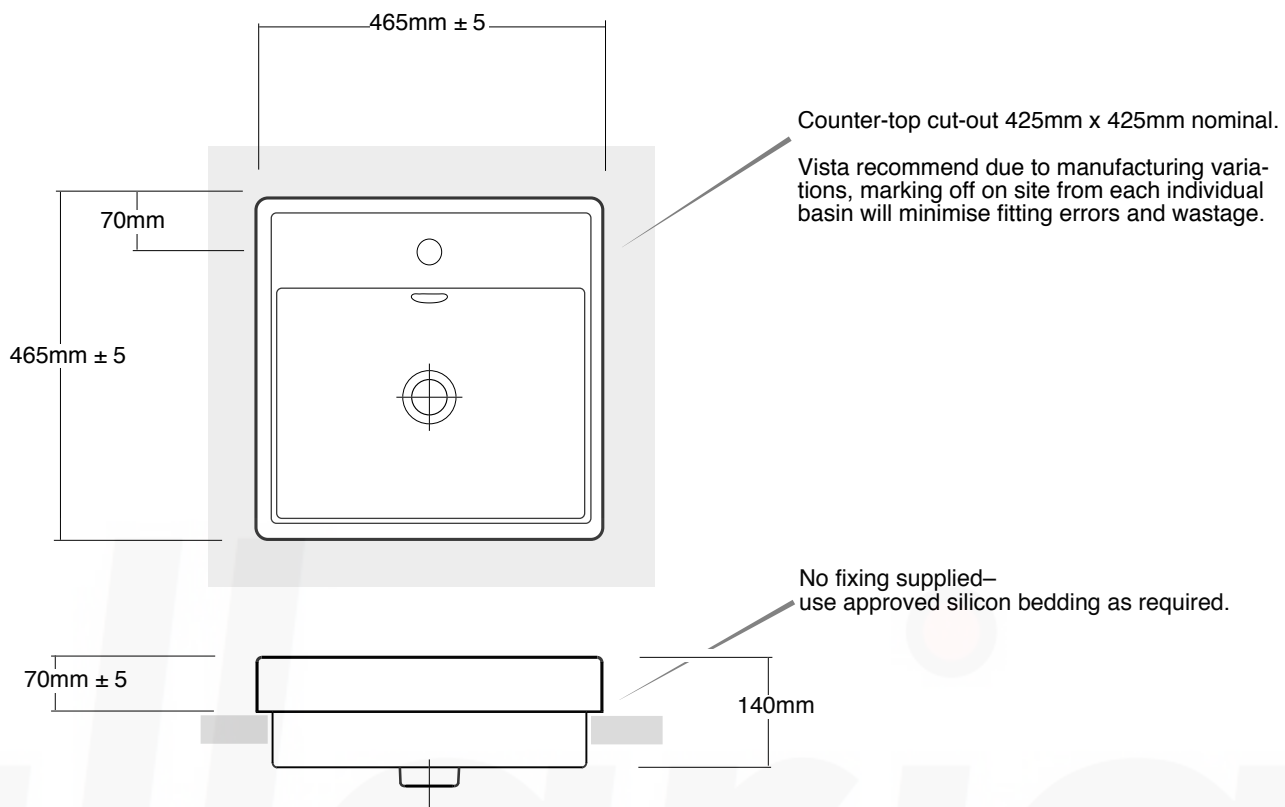

Santa Fe Square inset basin

XL4320 Basin

Dimensions: 465mm x 465mm
70mm above counter

Colour: White

Taps: 1 TH for Ø35 Mixer tap

Waste: Ø32 UNI waste

Overflow: Yes

Notes:
Scale 1:10
All dimensions in millimetres.
All sizes are nominal.

Vista Sanitaryware
Australia Pty. Limited.

Drawing Issue 2-15-3-2010

© Copyright Stowpace P/L 2009

gallaria

All sizes nominal.

As with all vitreous china products variations occur. Each individual piece should be checked for size