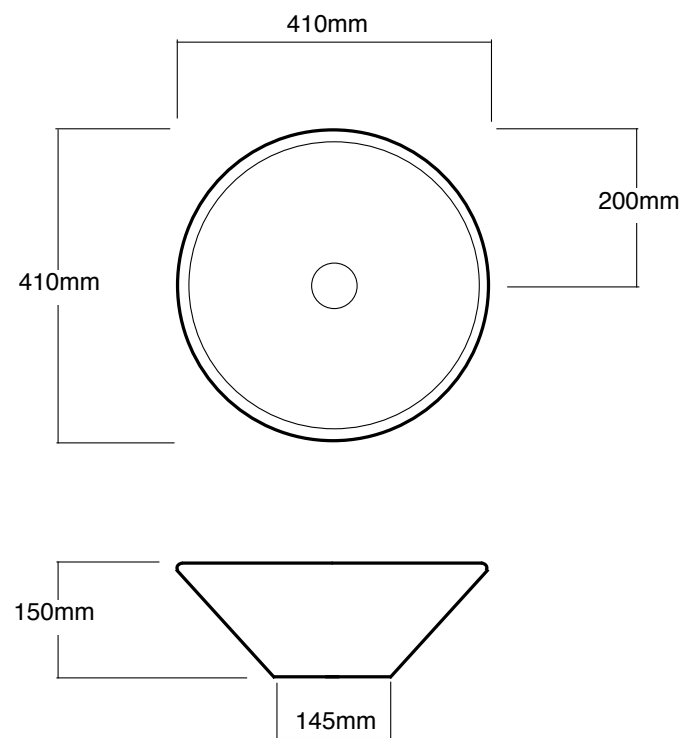

Viper XL437

gallaria

Gallaria Bathware	
Product	Viper Bench-top basin
Code	XL437
Dimensions	410mm x 410mm
Taps	- (Use wall or bench-mounted tapware)
Waste	Ø32/40mm universal or Ø32 non-overflow waste
Colour	White
Scale	1:10
Notes	All sizes nominal CP-39D2/06