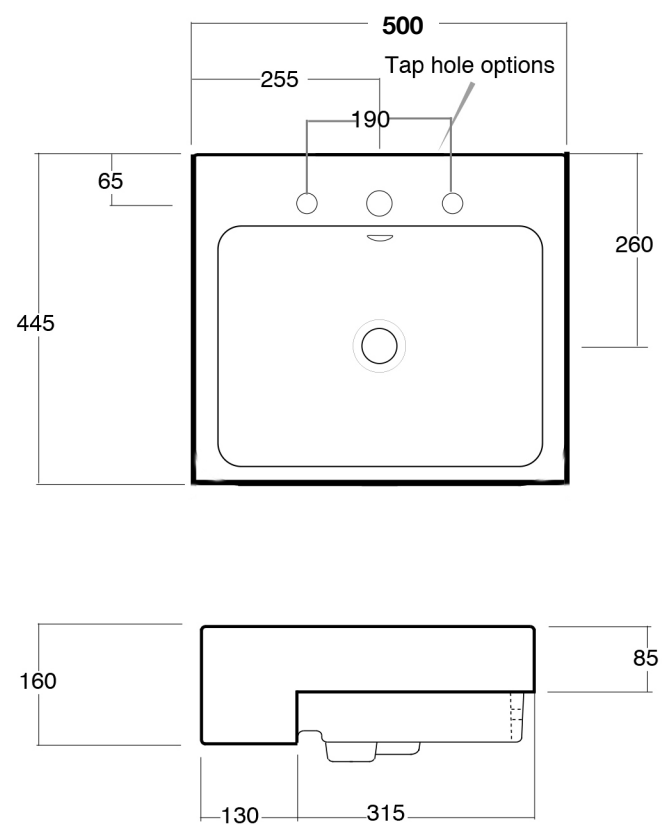

**Size:** Stamford W460 x 460 x D140

Stafford W510 x 445 x D160

**Colour:** White.

**Taps:** Available as 1TH (Ø35)  
for mixer tap  
or  
3TH @ 190mm centres

**Waste:** Ø40 x 80mm long waste.

**Overflow:** Overflow fitted

**Mounting:** No fixing supplied, silicon to  
benchtop.

Notes: Scale 1:10  
All dimensions in millimetres.  
All sizes and dimensions are nominal.

Vista Sanitaryware Pty. Limited

© Copyright Stowpace P/L 2015

**XL433 Stamford**

**XL434 Stafford**

All dimensions are nominal quality control tolerance.  
Check before cutting stone tops cut individually  
Do not multiple cut to one sample.