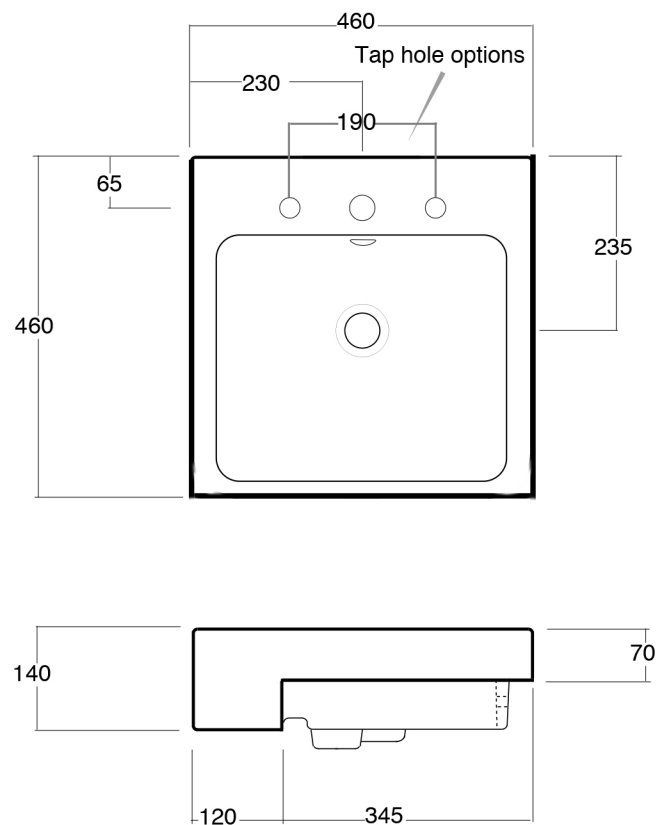

**Size:** Stamford W460 x 460 x D140

Stafford W510 x 445 x D160

**Colour:** White.

**Taps:** Available as 1TH (Ø35)  
for mixer tap  
or  
3TH @ 190mm centres

**Waste:** Ø40 x 80mm long waste.

**Overflow:** Overflow fitted

**Mounting:** No fixing supplied, silicon to  
benchtop.

Notes: Scale 1:10  
All dimensions in millimetres.  
All sizes and dimensions are nominal.

Vista Sanitaryware Pty. Limited

© Copyright Stowpace P/L 2015

**XL433 Stamford**

**XL434 Stafford**

All dimensions are nominal quality control tolerance.  
Check before cutting stone tops cut individually  
Do not multiple cut to one sample.