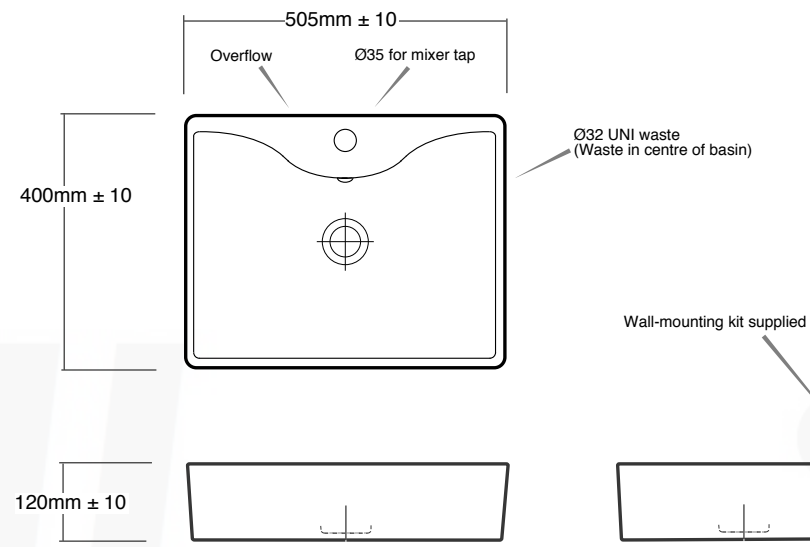

Solent Wall basin.

Rectangular Wall-hung Basin

Order code- XL4339W

Dimensions: 500mm x 400mm
120mm depth

Colour: White.

Taps: 1TH for Ø35 mixer tap

Waste: Ø32 UNI waste.

Overflow: Overflow fitted

Mounting: Wall-mounting kit
supplied.

Gallaria Bathware