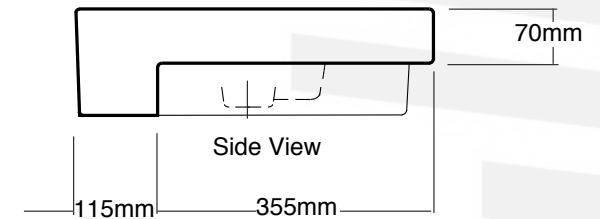

Zecca

Semi-recessed basin.

Order code- XL433 Basin

gallaria

No fixing supplied—
use approved sanitised silicon
sealant as required.

Dimensions: 465mm x 465mm
70mm above counter top
(Nominal sizes)

Colour: White.

Taps: 1TH for mixer

Waste: Ø32 UNI

Overflow: Overflow fitted

Mounting: No fixing supplied.

Notes:
Scale 1:10
All dimensions in millimetres.
All sizes are nominal.

Vista Sanitaryware
Australia Pty. Limited.