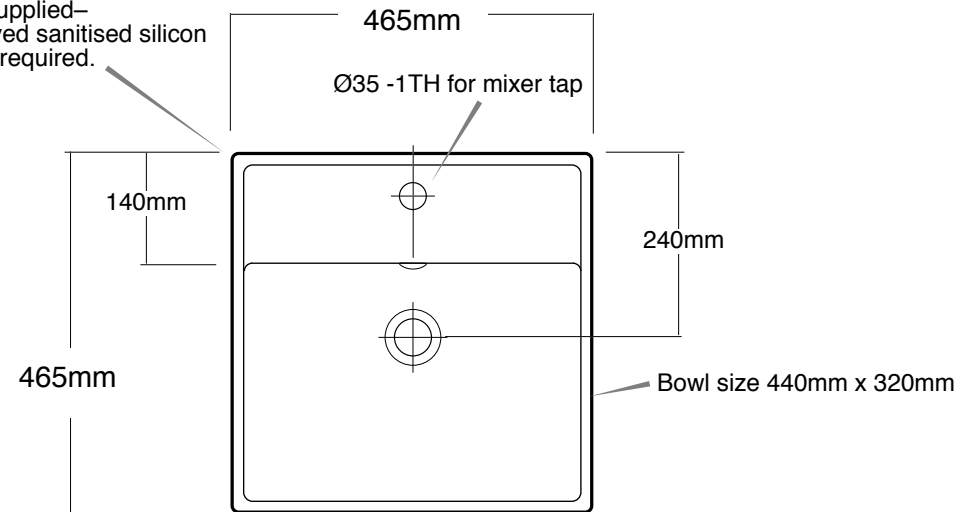

Zecca

Semi-recessed basin.

Order code- XL433 Basin

gallaria

No fixing supplied—
use approved sanitised silicon
sealant as required.

Dimensions: 465mm x 465mm
70mm above counter top
(Nominal sizes)

Colour: White.

Taps: 1TH for mixer

Waste: Ø32 UNI

Overflow: Overflow fitted

Mounting: No fixing supplied.

Notes:
Scale 1:10
All dimensions in millimetres.
All sizes are nominal.

Vista Sanitaryware
Australia Pty. Limited.