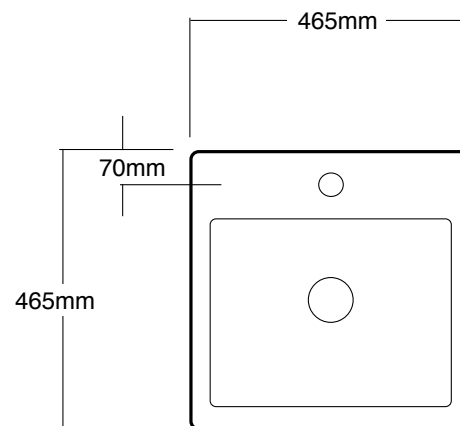

Santa Fe XL432W / XL432T

Wall-mount or Benchtop-against-wall basin

gallaria

Gallaria Bathware

Product	Santa Fe Wall or bench top basin
Code	XL432W / XL432T
Dimensions	465 mm x 465 mm
Taps	Ø35 mixer tap
Waste	Ø32/40mm universal or Ø32with overflow waste
Colour	White
Scale	1:10