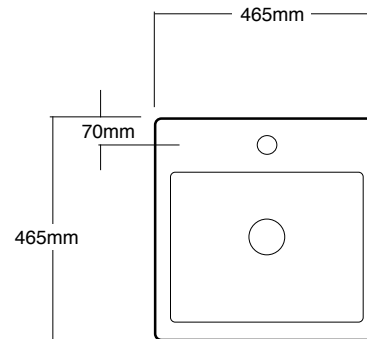

Santa Fe XL432W / XL432T

Wall-mount or Benchtop-against-wall basin

Vista Sanitaryware

Product	Santa Fe Wall or bench top basin
Code	XL432W / XL432T
Dimensions	465 mm x 465 mm
Taps	Ø35 mixer tap
Waste	Ø32/40mm universal or Ø32with overflow waste
Colour	White
Scale	1:10