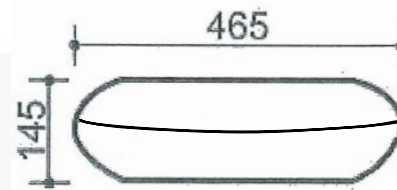

OMEIO XL4257T

Vista Sanitaryware

Product	Omeo Bench-top Basin
Code	XL4257T
Dimensions	660mm x 465mm
Taps	NoTH (use wall or bench-mounted tapware)
Waste	Ø32/40mm universal or Ø32 non-overflow waste
Colour	White
Scale	1:10
Notes	All sizes nominal CP-34D2/06