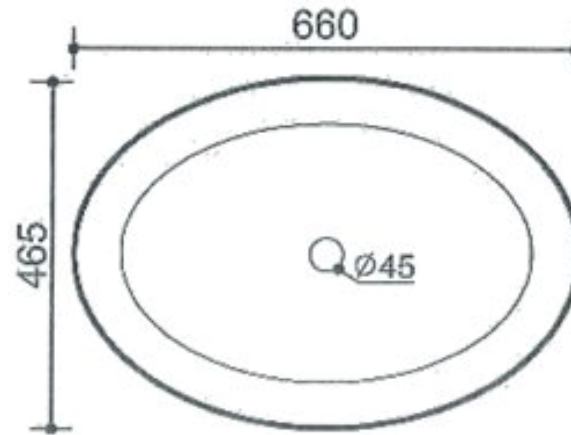

OMEIO XL4257T

Vista Sanitaryware

Product	Omeo Bench-top Basin
Code	XL4257T
Dimensions	660mm x 465mm
Taps	NoTH (use wall or bench-mounted tapware)
Waste	Ø32/40mm universal or Ø32 non-overflow waste
Colour	White
Scale	1:10
Notes	All sizes nominal CP-34D2/06