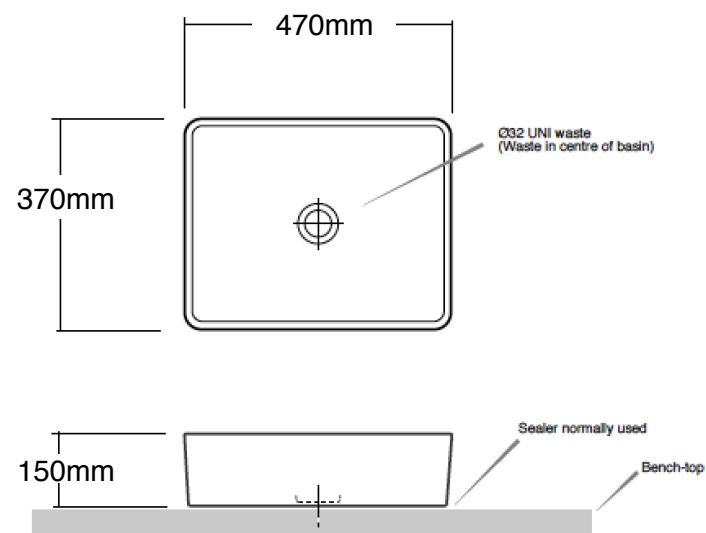

gallaria

NAME SANDS BENCH TOP BASIN

CODE XL4158T

gallaria