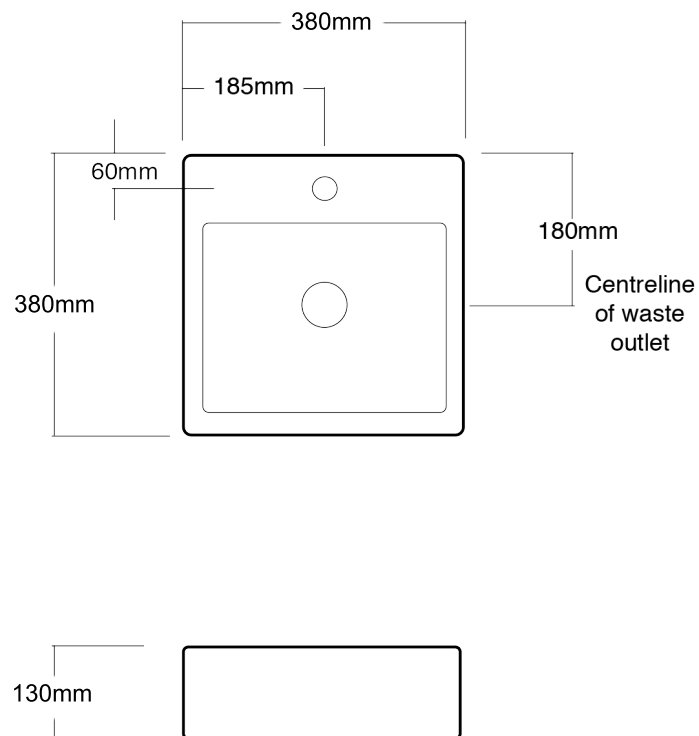

Santa Fe Junior XL4148W / XL4148T

Wall-mount or Benchtop-against-wall basin

gallaria

Gallaria Bathware

Product	Santa Fe Junior wall or benchtop basin
Code	XL4148W / XL4148T
Dimensions	380x380mm
Taps	Ø35 mixer tap
Waste	Ø32/40mm universal or Ø32with overflow waste
Colour	White
Scale	1:10