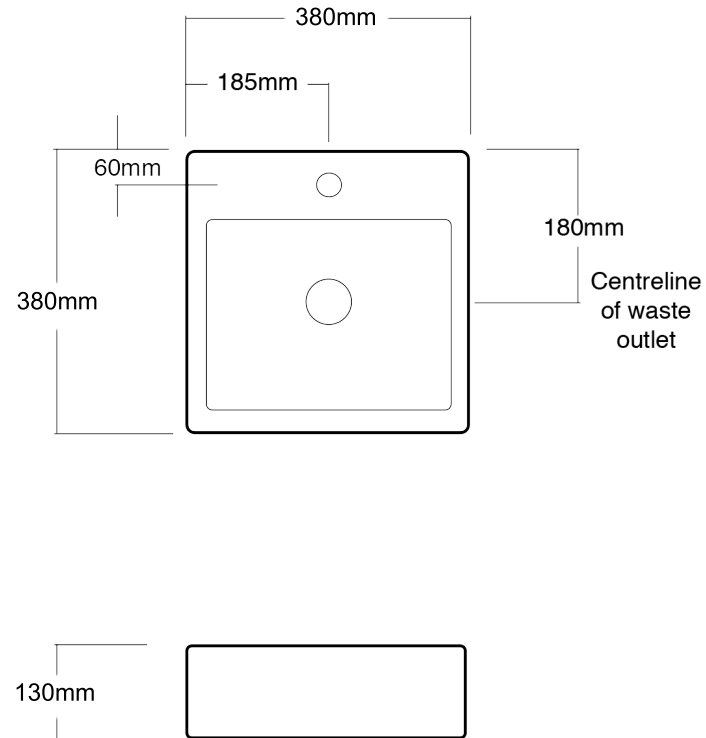

Santa Fe Junior XL4148W / XL4148T

Wall-mount or Benchtop-against-wall basin

gallaria

Vista Sanitaryware

Product	Santa Fe Junior wall or benchtop basin
Code	XL4148W / XL4148T
Dimensions	380x380mm
Taps	Ø35 mixer tap
Waste	Ø32/40mm universal or Ø32with overflow waste
Colour	White
Scale	1:10