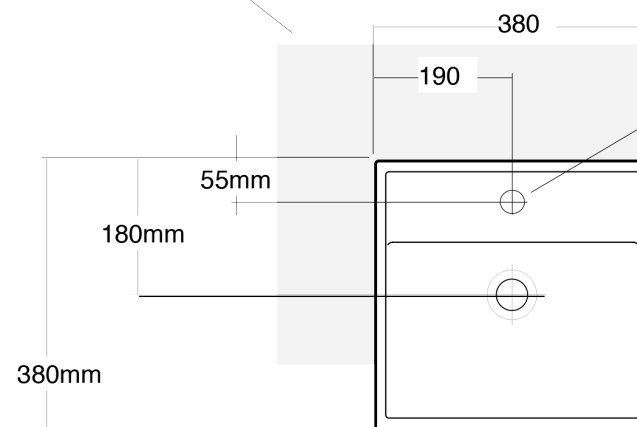

Savannah

Semi-recess basin

XL4148C

Dimension: 380x380mm

Colour: White

Taps: 1 Tap Hole

Waste: 32mm waste with overflow

Notes:

Scale 1:10

All dimensions in millimetres.

All sizes are nominal.

gallaria

Suitable for 485mm wide benchtop

Ø35 1-tap hole for mixer(1TH)
or 3-tap hole (3TH)

All sizes nominal.

As with all vitreous china products variations occur. Each individual piece should be checked for size