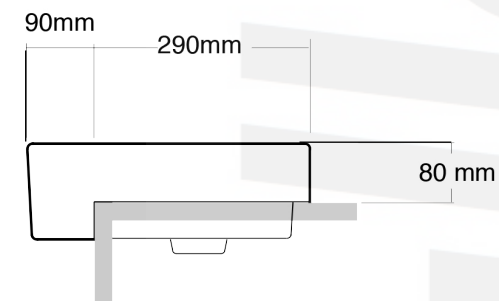

Savannah

Semi-recess basin

XL4148C

Dimension: 380x380mm

Colour: White

Taps: 1 Tap Hole

Waste: 32mm waste with overflow

Notes:

Scale 1:10

All dimensions in millimetres.

All sizes are nominal.

gallaria

Suitable for 485mm wide benchtop

Ø35 1-tap hole for mixer(1TH)
or 3-tap hole (3TH)

All sizes nominal.

As with all vitreous china products variations occur. Each individual piece should be checked for size