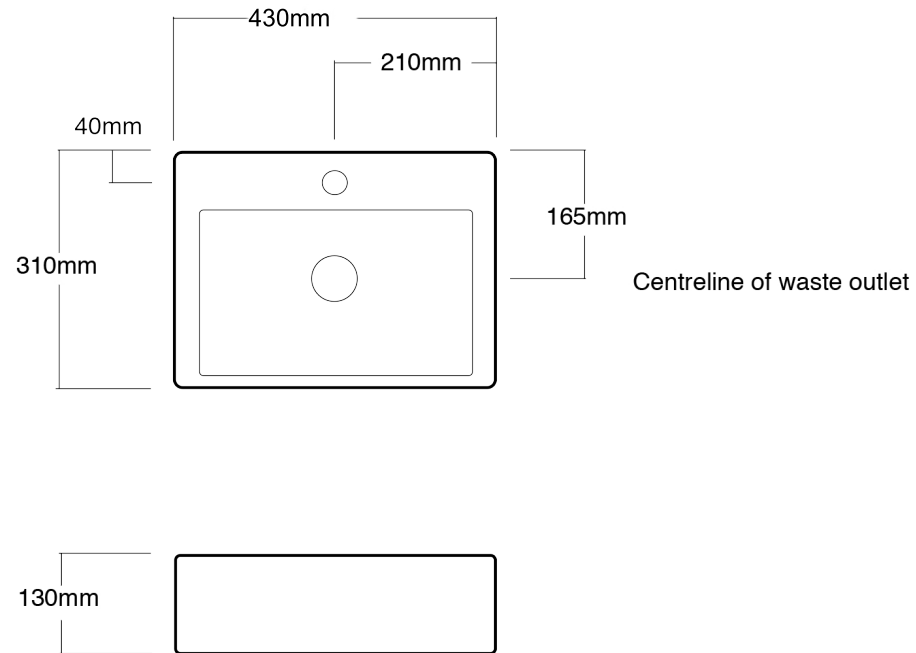

SHORE XL4128T / XL4128

Benchtop basin-mount against wall.
or
Wall-mounting basin (bolt to wall)

gallaria

Gallaria Bathware

Product	Shore benchtop or wall basin
Code	XL4128T / XL4128
Dimensions	430x310x130mm
Taps	Ø35 mixer tap
Waste	Ø32/40mm universal or Ø32with overflow waste
Colour	White
Scale	1:10