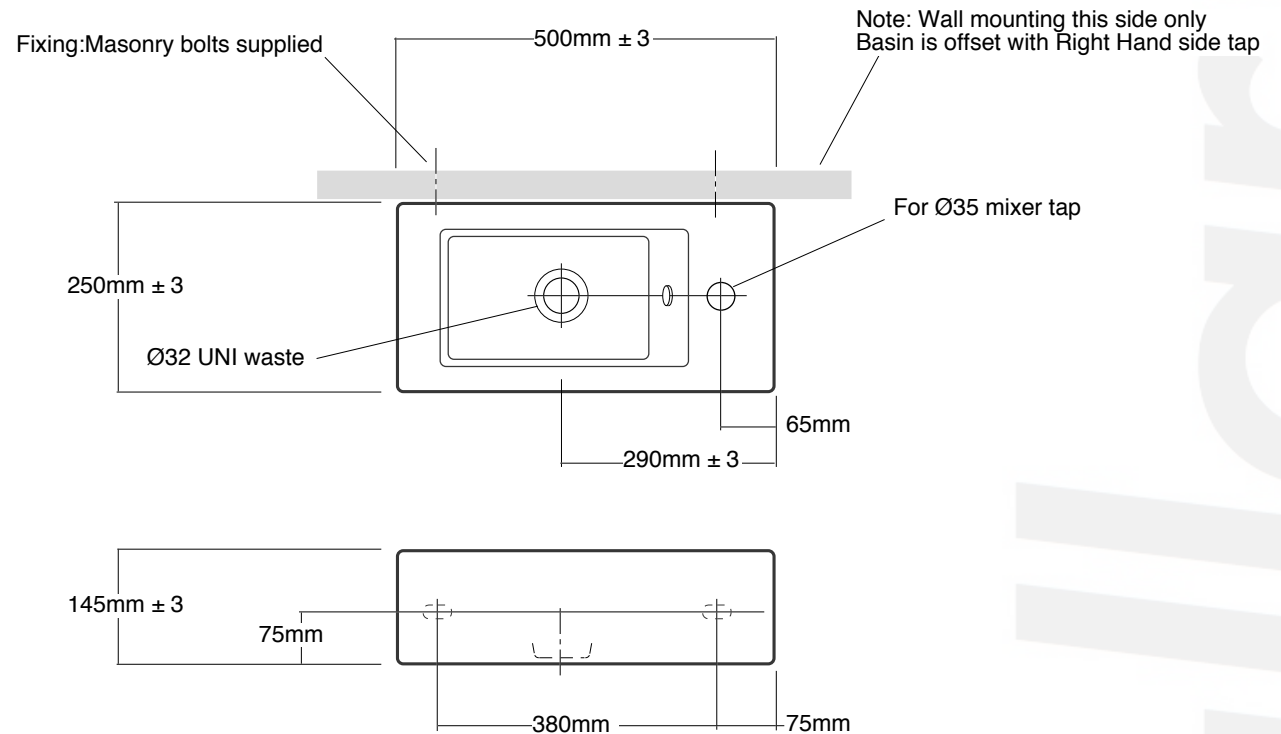

Colorado Wall basin.

Medium rectangular offset
wall basin

XL4127AW Basin

Dimensions: 500mm x 250mm
145mm height

Colour: White

Taps: One tap hole

Waste: Ø32 UNI waste

Overflow: Overflow fitted

Notes:

Scale 1:10
All dimensions in millimetres.
All sizes are nominal.

Gallaria Bathware

All sizes nominal.

As with all vitreous china products variations occur. Each individual piece should be checked for size