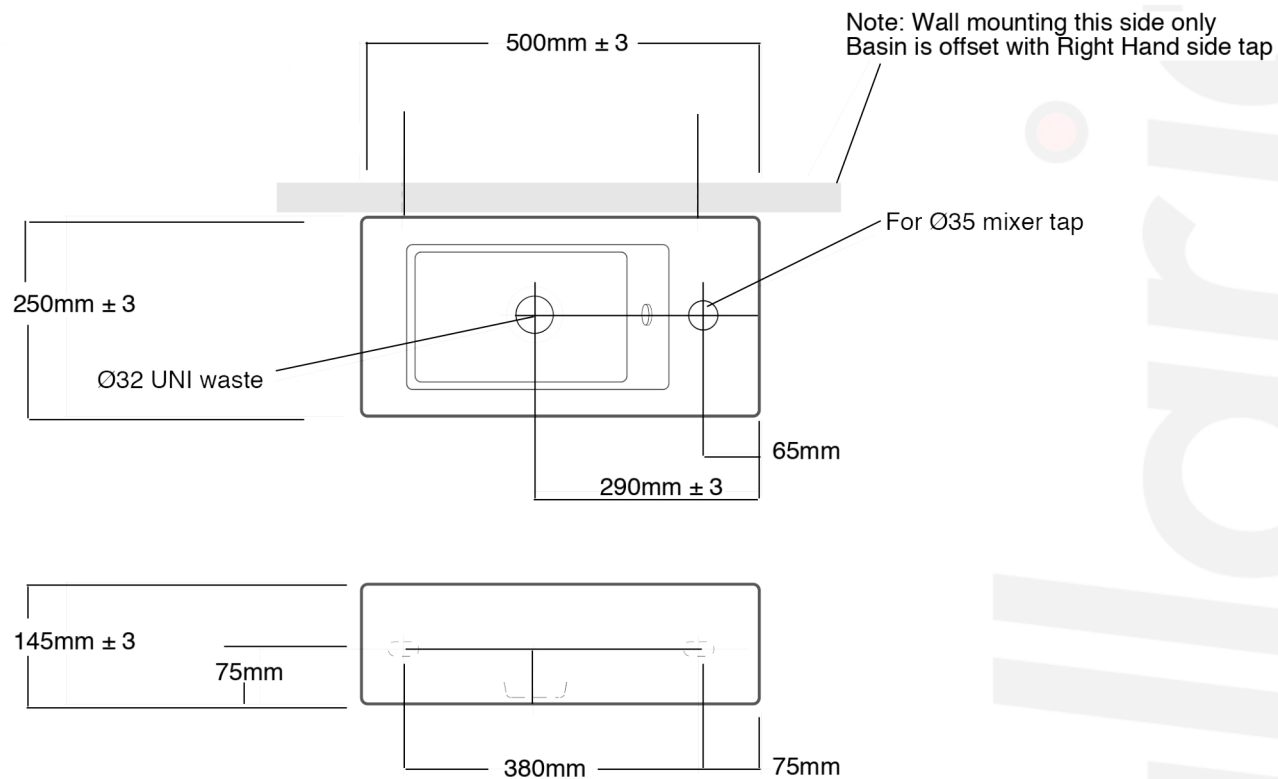

Colorado Bench Top

XL4127AT Basin

Dimensions: 500mm x 250mm
145mm height

Colour: White

Taps: One tap hole

Waste: Ø32 UNI waste

Overflow: Overflow fitted

Notes:

Scale 1:10
All dimensions in millimetres.
All sizes are nominal.

Gallaria Bathware

gallaria

All sizes nominal.

As with all vitreous china products variations occur. Each individual piece should be checked for size