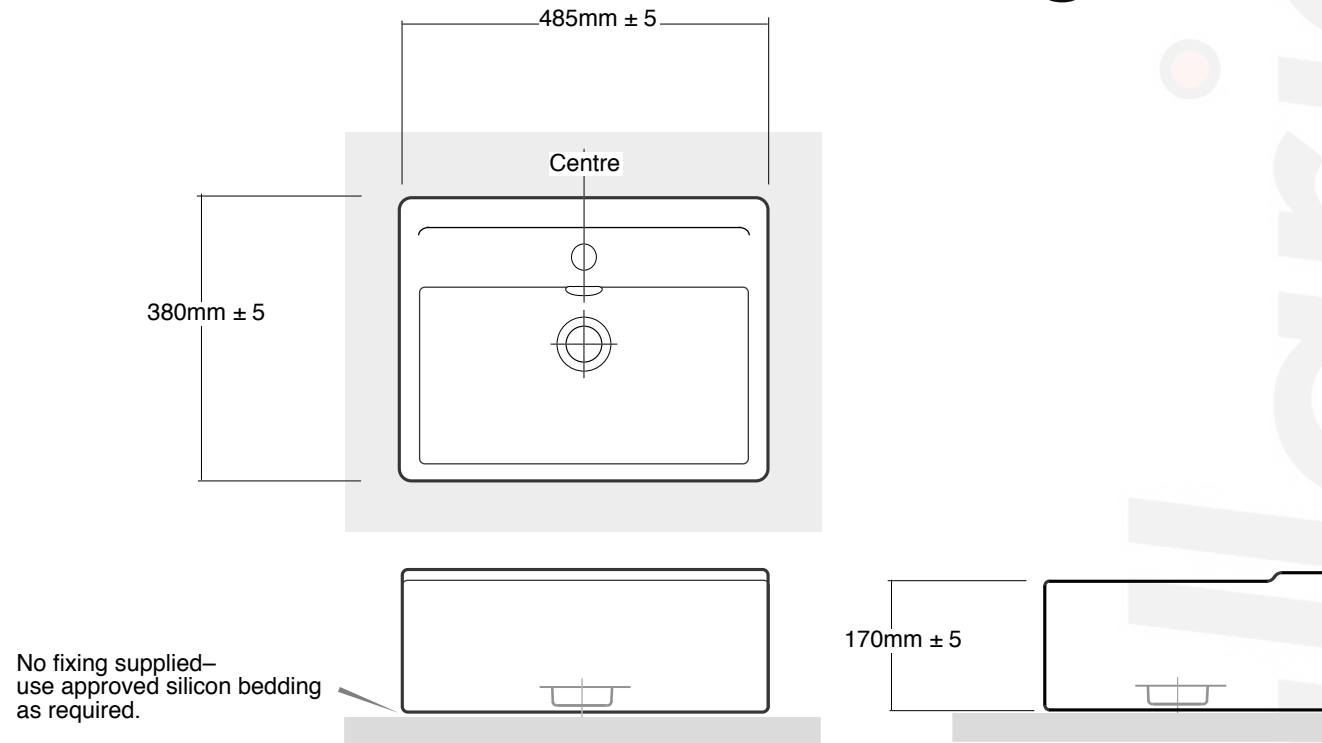

**State**  
Wall-mount or  
Bench-top Basin

**XL4103 Wall Basin**  
**XL4103B Bench Top**

**Dimensions:** 485mm x 380mm  
180mm above the  
counter

**Colour:** White

**Taps:** 1TH for Ø35 mixer tap.

**Waste:** Ø32 UNI waste

**Overflow:** With overflow

Notes:  
Scale 1:10  
All dimensions in millimetres.  
All sizes are nominal.

Gallaria Bathware

**gallaria**

All sizes nominal.

As with all vitreous china products variations occur. Each individual piece should should be checked for size