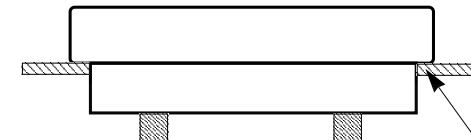

Sheridan XL4034AT

Semi-exposed drop-in benchtop basin

gallaria

Counter-top mounting

Important:
Finish benchtop cut-out on site.
Measure basin before cutting recess

Recessed mounting

Support rails recommended

Seal with sanitized silicon sealant

Gallaria Bathware

Product	Sheridan Bench-top Basin
Code	XL4034AT
Dimensions	510mm x 445mm
Taps	Ø35 mixer tap
Waste	Ø32/40mm universal or Ø32with overflow waste
Colour	White
Scale	1:10