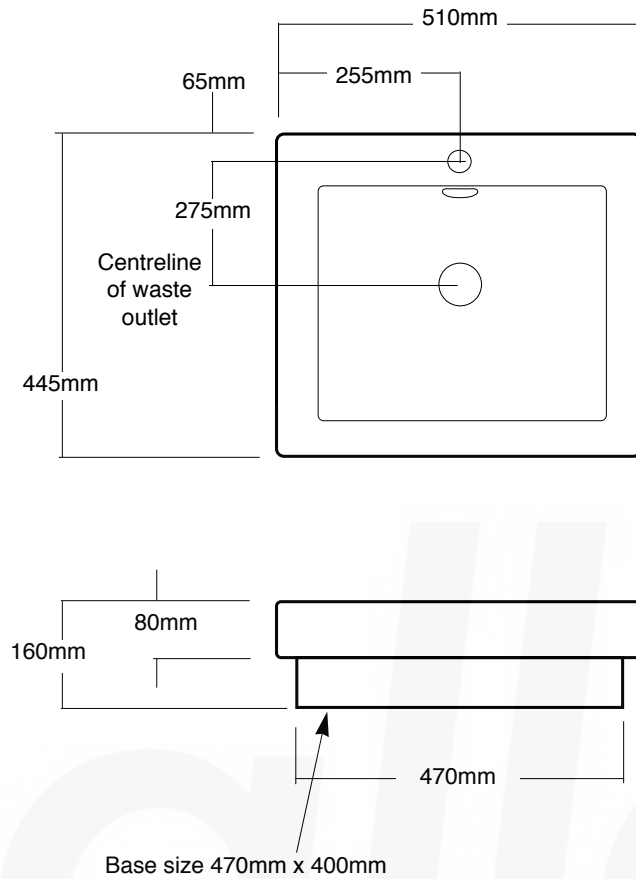

Sheridan XL4034AT

Semi-exposed drop-in benchtop basin

gallaria

Counter-top mounting

Important:
Finish benchtop cut-out on site.
Measure basin before cutting recess

Recessed mounting

Support rails recommended

Seal with sanitized silicon sealant

Gallaria Bathware

Product	Sheridan Bench-top Basin
Code	XL4034AT
Dimensions	510mm x 445mm
Taps	Ø35 mixer tap
Waste	Ø32/40mm universal or Ø32with overflow waste
Colour	White
Scale	1:10