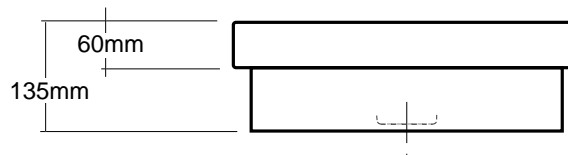

galleria

Canne
Square basin series

Order code-
XL40208A Inset basin

Dimensions: 470mm x 470mm
60mm above counter
135mm total depth
(Nominal sizes)

Colour: White.

Taps: 1TH for mixer.

Waste: Ø32 UNI centre waste.

Overflow: Overflow fitted

Mounting: No fixing supplied.

Notes:
Scale 1:10
All dimensions in millimetres.
All sizes are nominal.

Vista Sanitaryware
Australia Pty. Limited.

Drawing Issue 16-7-2012

© Copyright Stowpace P/L 2012