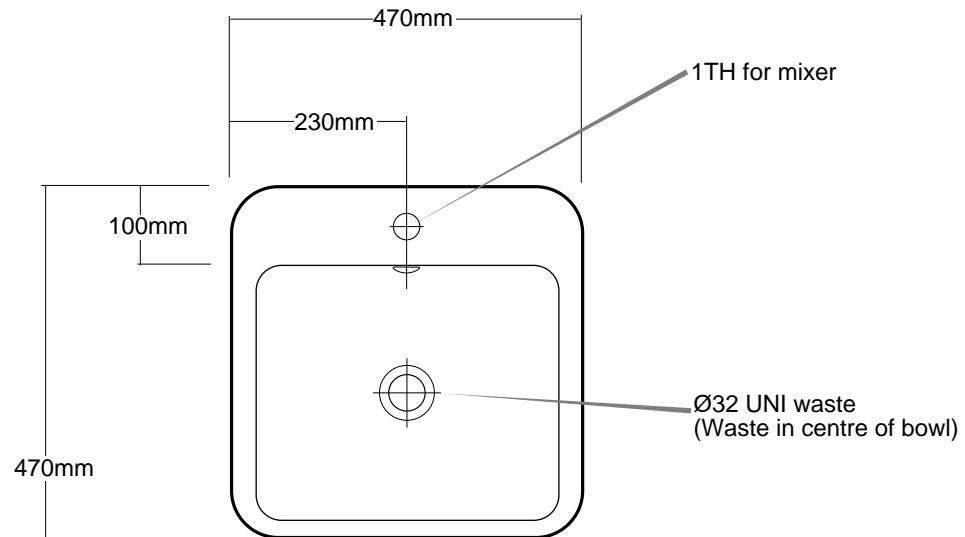

galleria

Canne
Square basin series

Order code-
XL40208A Inset basin

Dimensions: 470mm x 470mm
60mm above counter
135mm total depth
(Nominal sizes)

Colour: White.

Taps: 1TH for mixer.

Waste: Ø32 UNI centre waste.

Overflow: Overflow fitted

Mounting: No fixing supplied.

Notes:
Scale 1:10
All dimensions in millimetres.
All sizes are nominal.

Vista Sanitaryware
Australia Pty. Limited.

Drawing Issue 16-7-2012

© Copyright Stowpace P/L 2012