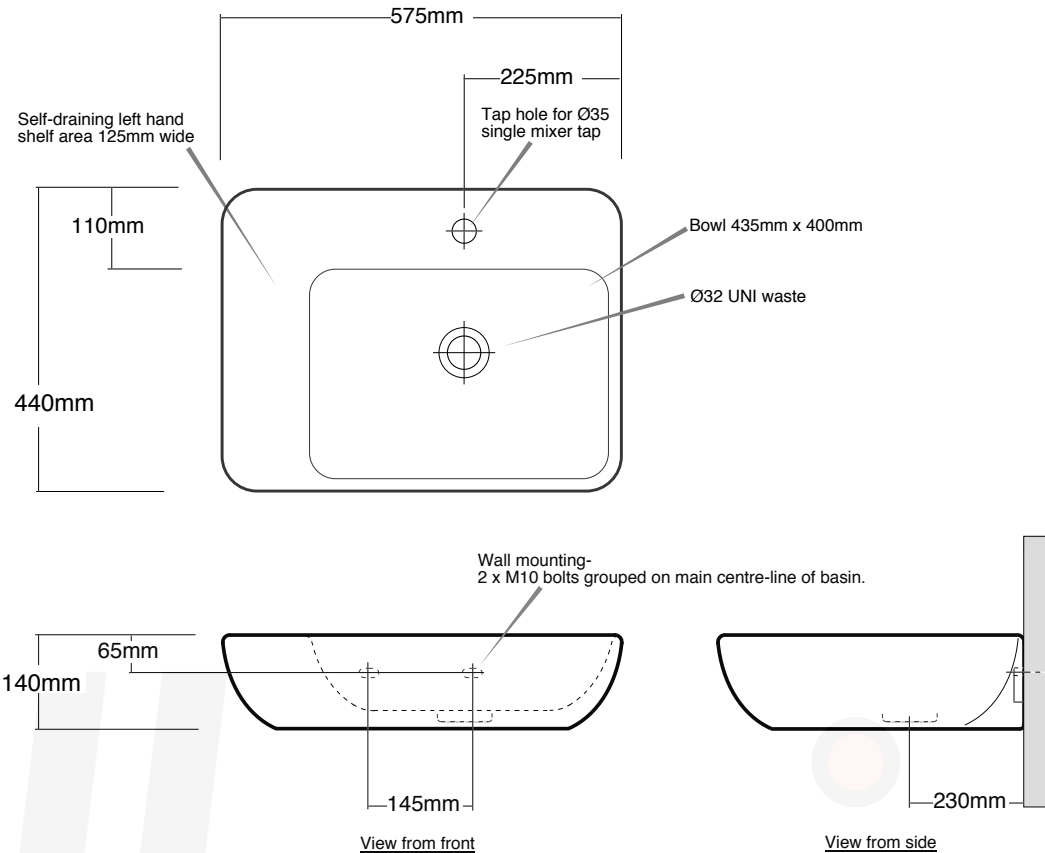

Santiago
Wall basin.
 LH Shelf style Basin

Order code- XL40204

Dimensions: 575x440x140mm

Colour: White.

Taps: 1TH Ø35 Mixer Tap.

Waste: Ø32 UNI waste.

Overflow: No overflow

Mounting: Wall mounting

Bowl capacity: 7.5 litres approx.

Gallaria Bathware