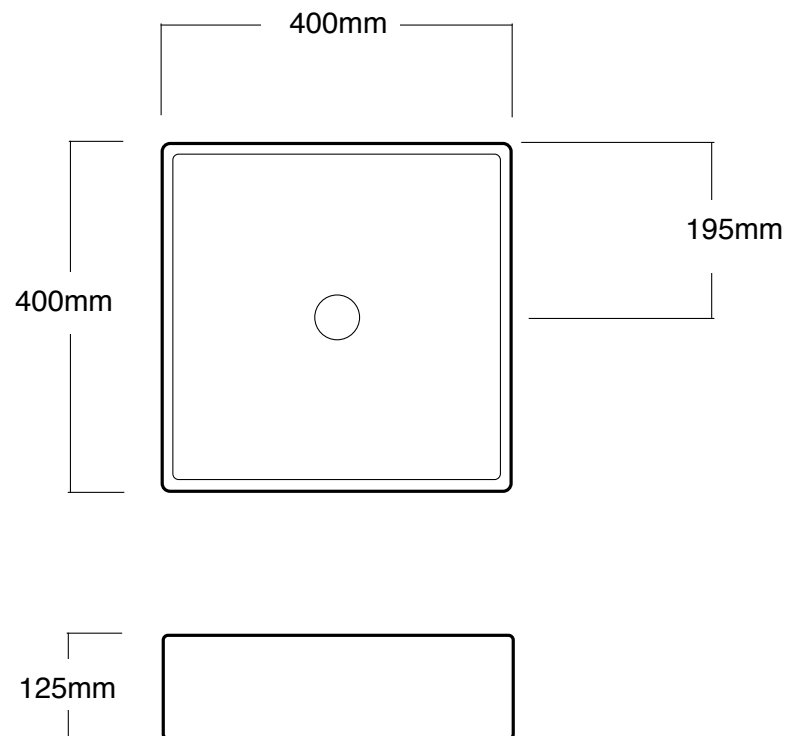

Seattle XL400T

gallaria

Gallaria Bathware	
Product	Seattle Bench-top Basin
Code	XL400T
Dimensions	400x400x125mm
Taps	-(use wall or bench-mounted tapware)
Waste	Ø32/40mm universal or Ø32 non-overflow waste
Colour	White
Scale	1:10
Notes	All sizes nominal