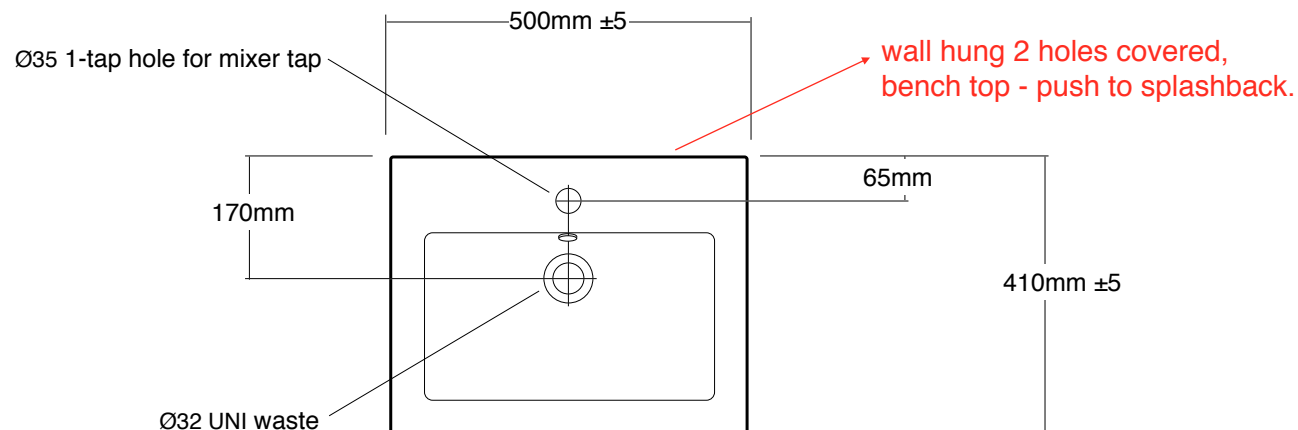

San Diego
Bench top basin
Square basin

XL1456T Basin

Dimensions: 500mm x 410mm x
150mm height

Colour: White

Taps: One tap hole

Waste: Ø32 UNI waste

Overflow: Overflow fitted

gallaria

Notes:
Scale 1:10
All dimensions in millimetres.
All sizes are nominal.

Vista Sanitaryware
Australia Pty. Limited.

Drawing Issue 2-15-3-2010

© Copyright Stowpace P/L 2009

All sizes nominal.

As with all vitreous china products variations occur. Each individual piece should be checked for size