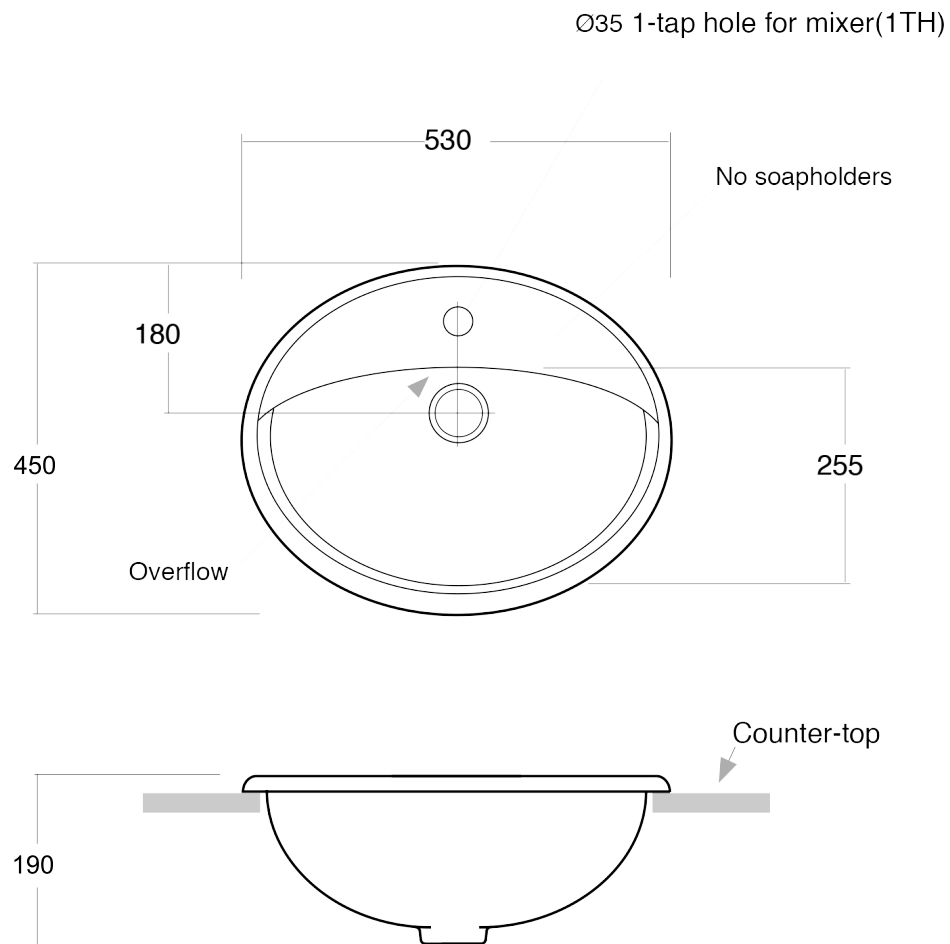

Jade
Drop-in style
Counter-top basin
XL008

Dimensions: 530x450x190mm
Colour: White
Taps: 1TH centre mixer ø35
Waste: ø32 waste with overflow

Notes:
Scale 1:10
All dimensions in millimetres.
All sizes are nominal.

All dimensions in millimetres

Gallaria Bathware

All sizes nominal.

As with all vitreous china products variations occur. Each individual piece should be checked for size